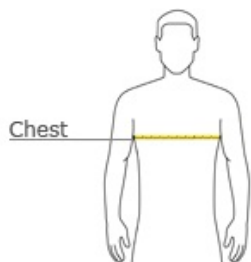

Young Mens Concert Tee DT5000

This tee rocks with comfortable softness, smooth lines and a tear-away tag.

- 4.5-ounce, 100% cotton (colors)
- 50/50 cotton/poly (neon colors)
- 90/10 cotton/poly (Heather Grey)
- 30 singles

front

back

HOW TO MEASURE

CHEST

With arms down at sides, measure around the upper body, under arms and over the fullest part of the chest.

SIZE CHART

	XS	S	M	L	XL	2XL	3XL	4XL
Chest	32-34	35-36	37-39	40-42	43-45	46-48	49-51	52-54