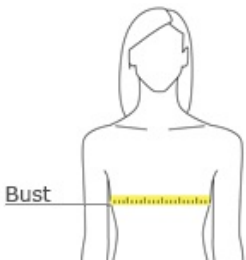

Junior Ladies Long Sleeve Thermal Henley Hoodie DT218H

This hoodie is an extra soft choice for style and comfort.

- 5-ounce, 60/40 cotton/poly mini waffle blend
- Minimal shrinkage
- Flatlock seams throughout
- 7-button placket with dyed-to-match buttons
- Rib knit cuffs and waistband with coverstitching

CARE INSTRUCTIONS

Machine wash cold, inside out with like colors. Do not bleach. Tumble dry low, iron if necessary.

front

back

HOW TO MEASURE

BUST

With arms down at sides, measure around the upper body, under arms and around the fullest part of the bust.